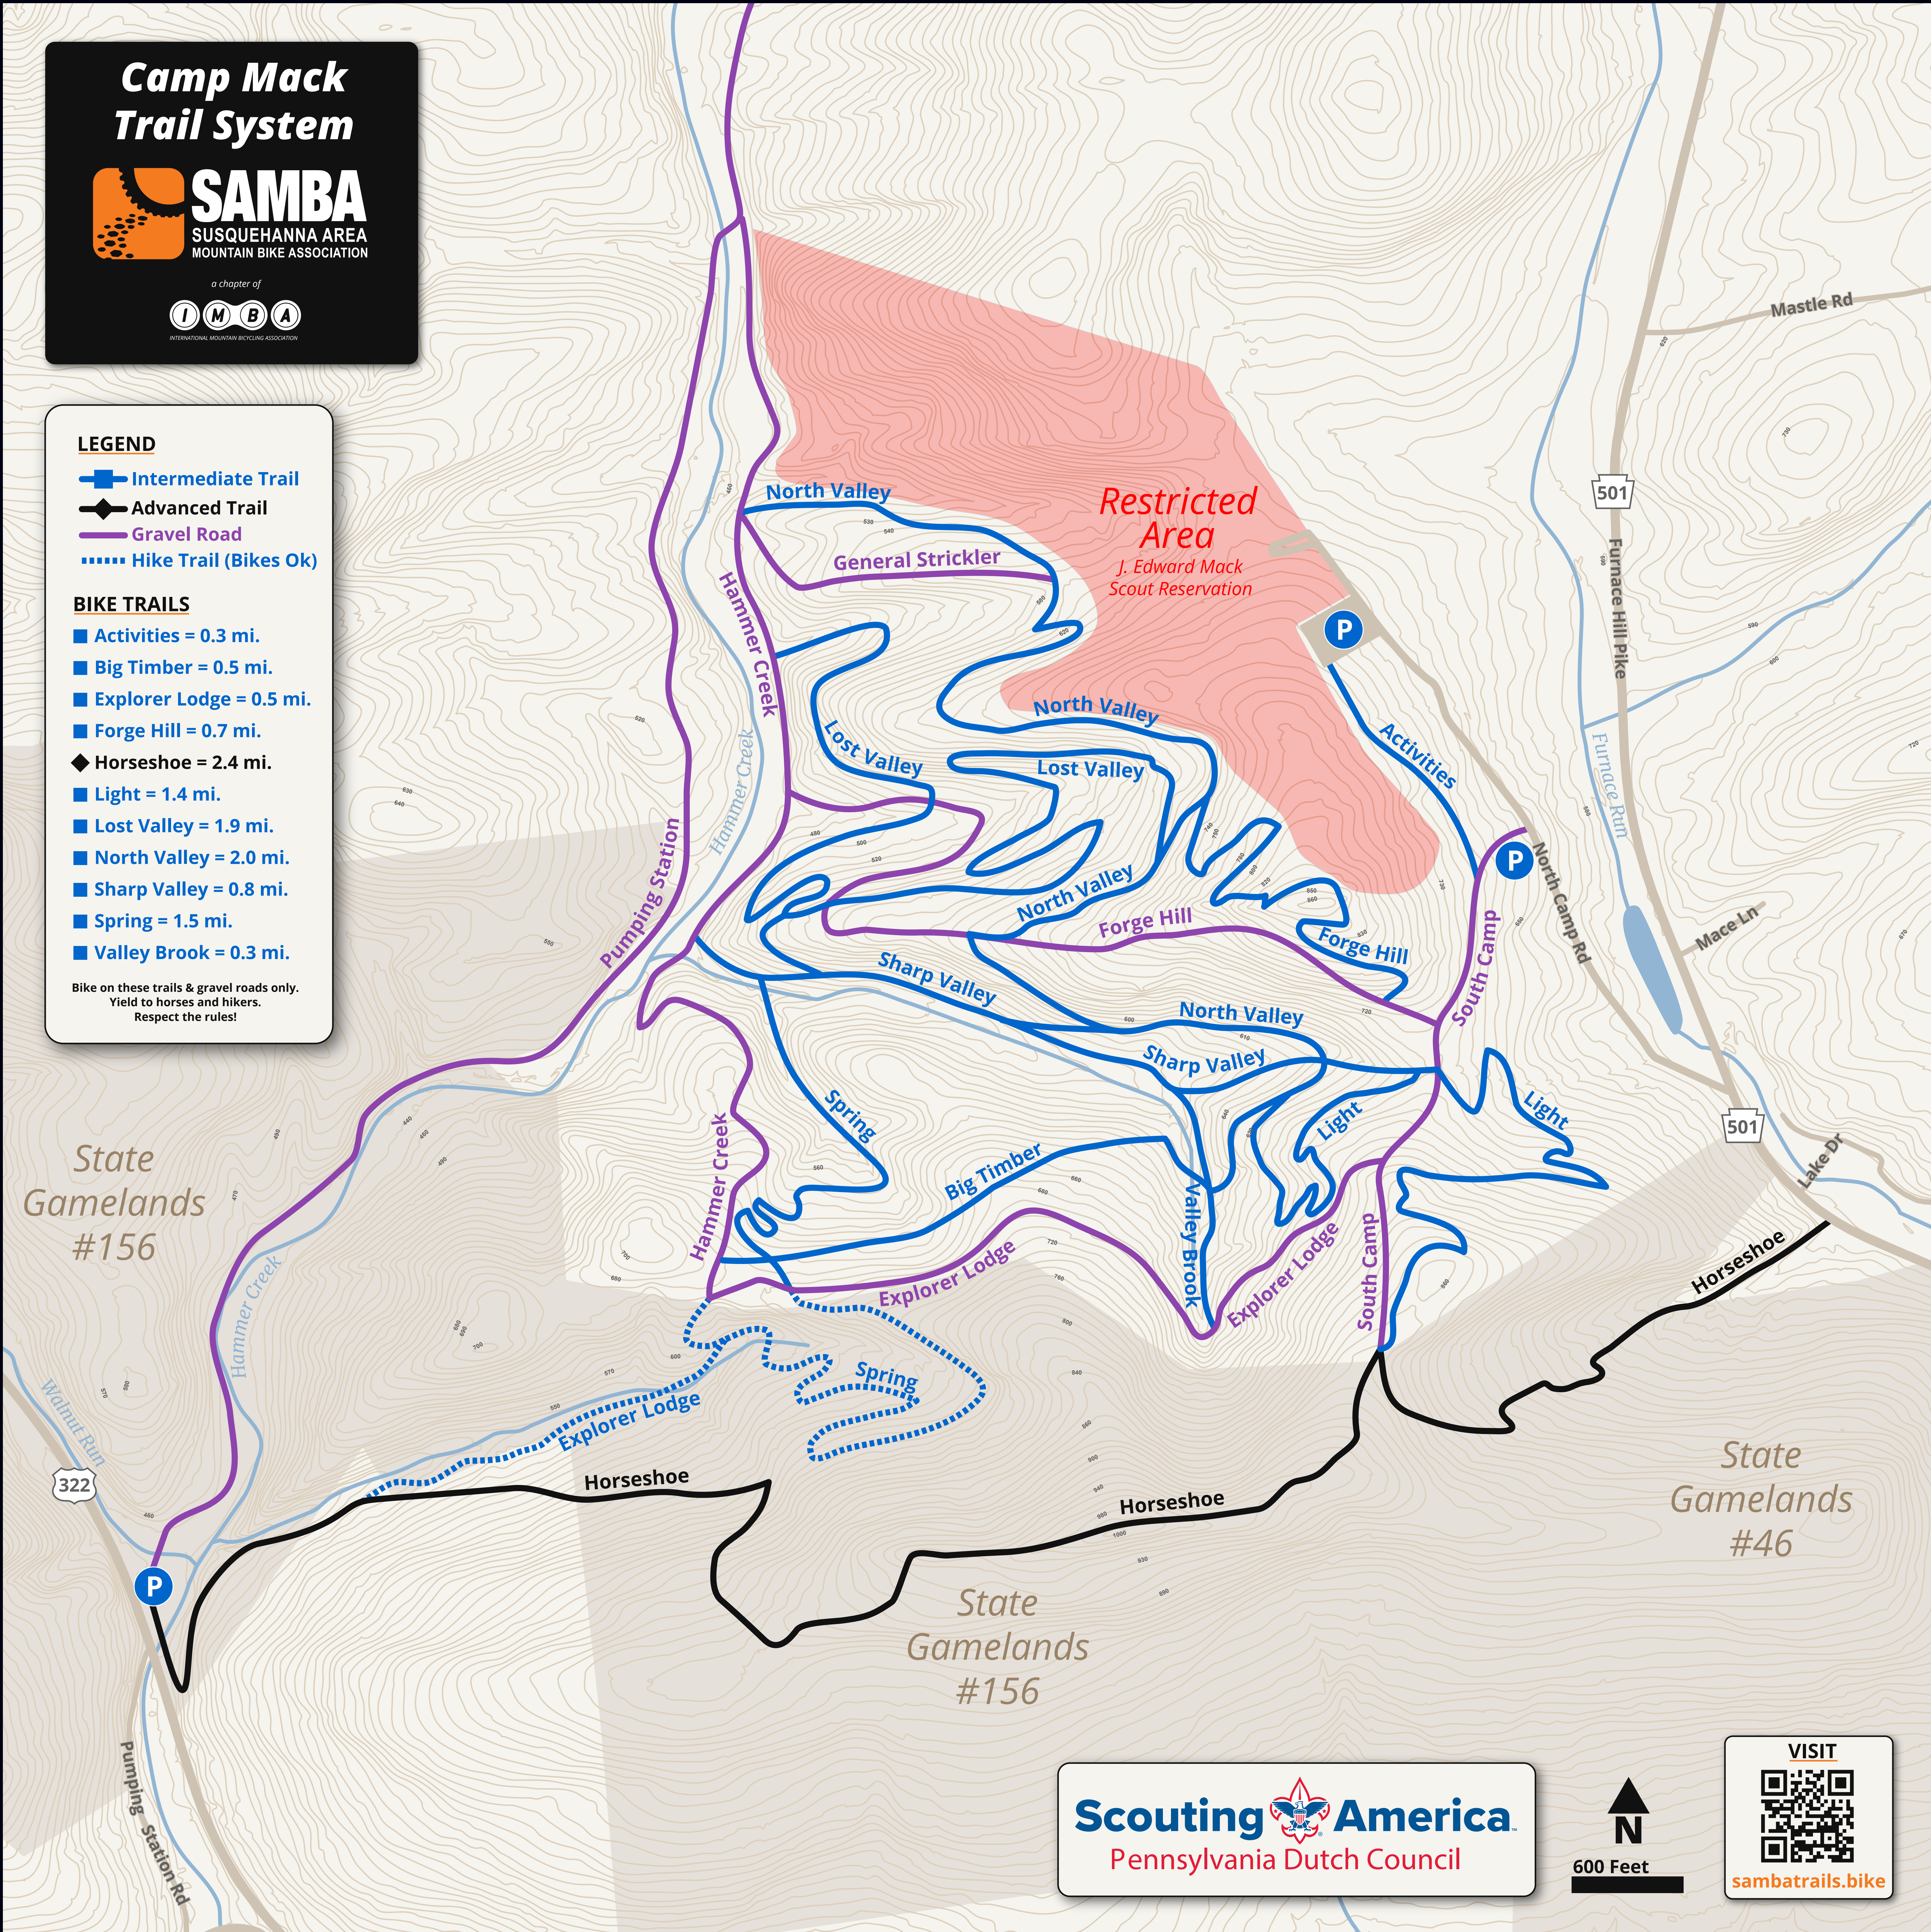

Camp Mack Trail System

a chapter of

LEGEND

- Intermediate Trail
- Advanced Trail
- Gravel Road
- Hike Trail (Bikes Ok)

BIKE TRAILS

- Activities = 0.3 mi.
- Big Timber = 0.5 mi.
- Explorer Lodge = 0.5 mi.
- Forge Hill = 0.7 mi.
- Horseshoe = 2.4 mi.
- Light = 1.4 mi.
- Lost Valley = 1.9 mi.
- North Valley = 2.0 mi.
- Sharp Valley = 0.8 mi.
- Spring = 1.5 mi.
- Valley Brook = 0.3 mi.

Bike on these trails & gravel roads only.
Yield to horses and hikers.
Respect the rules!

Restricted Area
J. Edward Mack Scout Reservation

State Gamelands #156

State Gamelands #46

State Gamelands #156

Scouting America
Pennsylvania Dutch Council

N
600 Feet

VISIT

sambatrails.bike