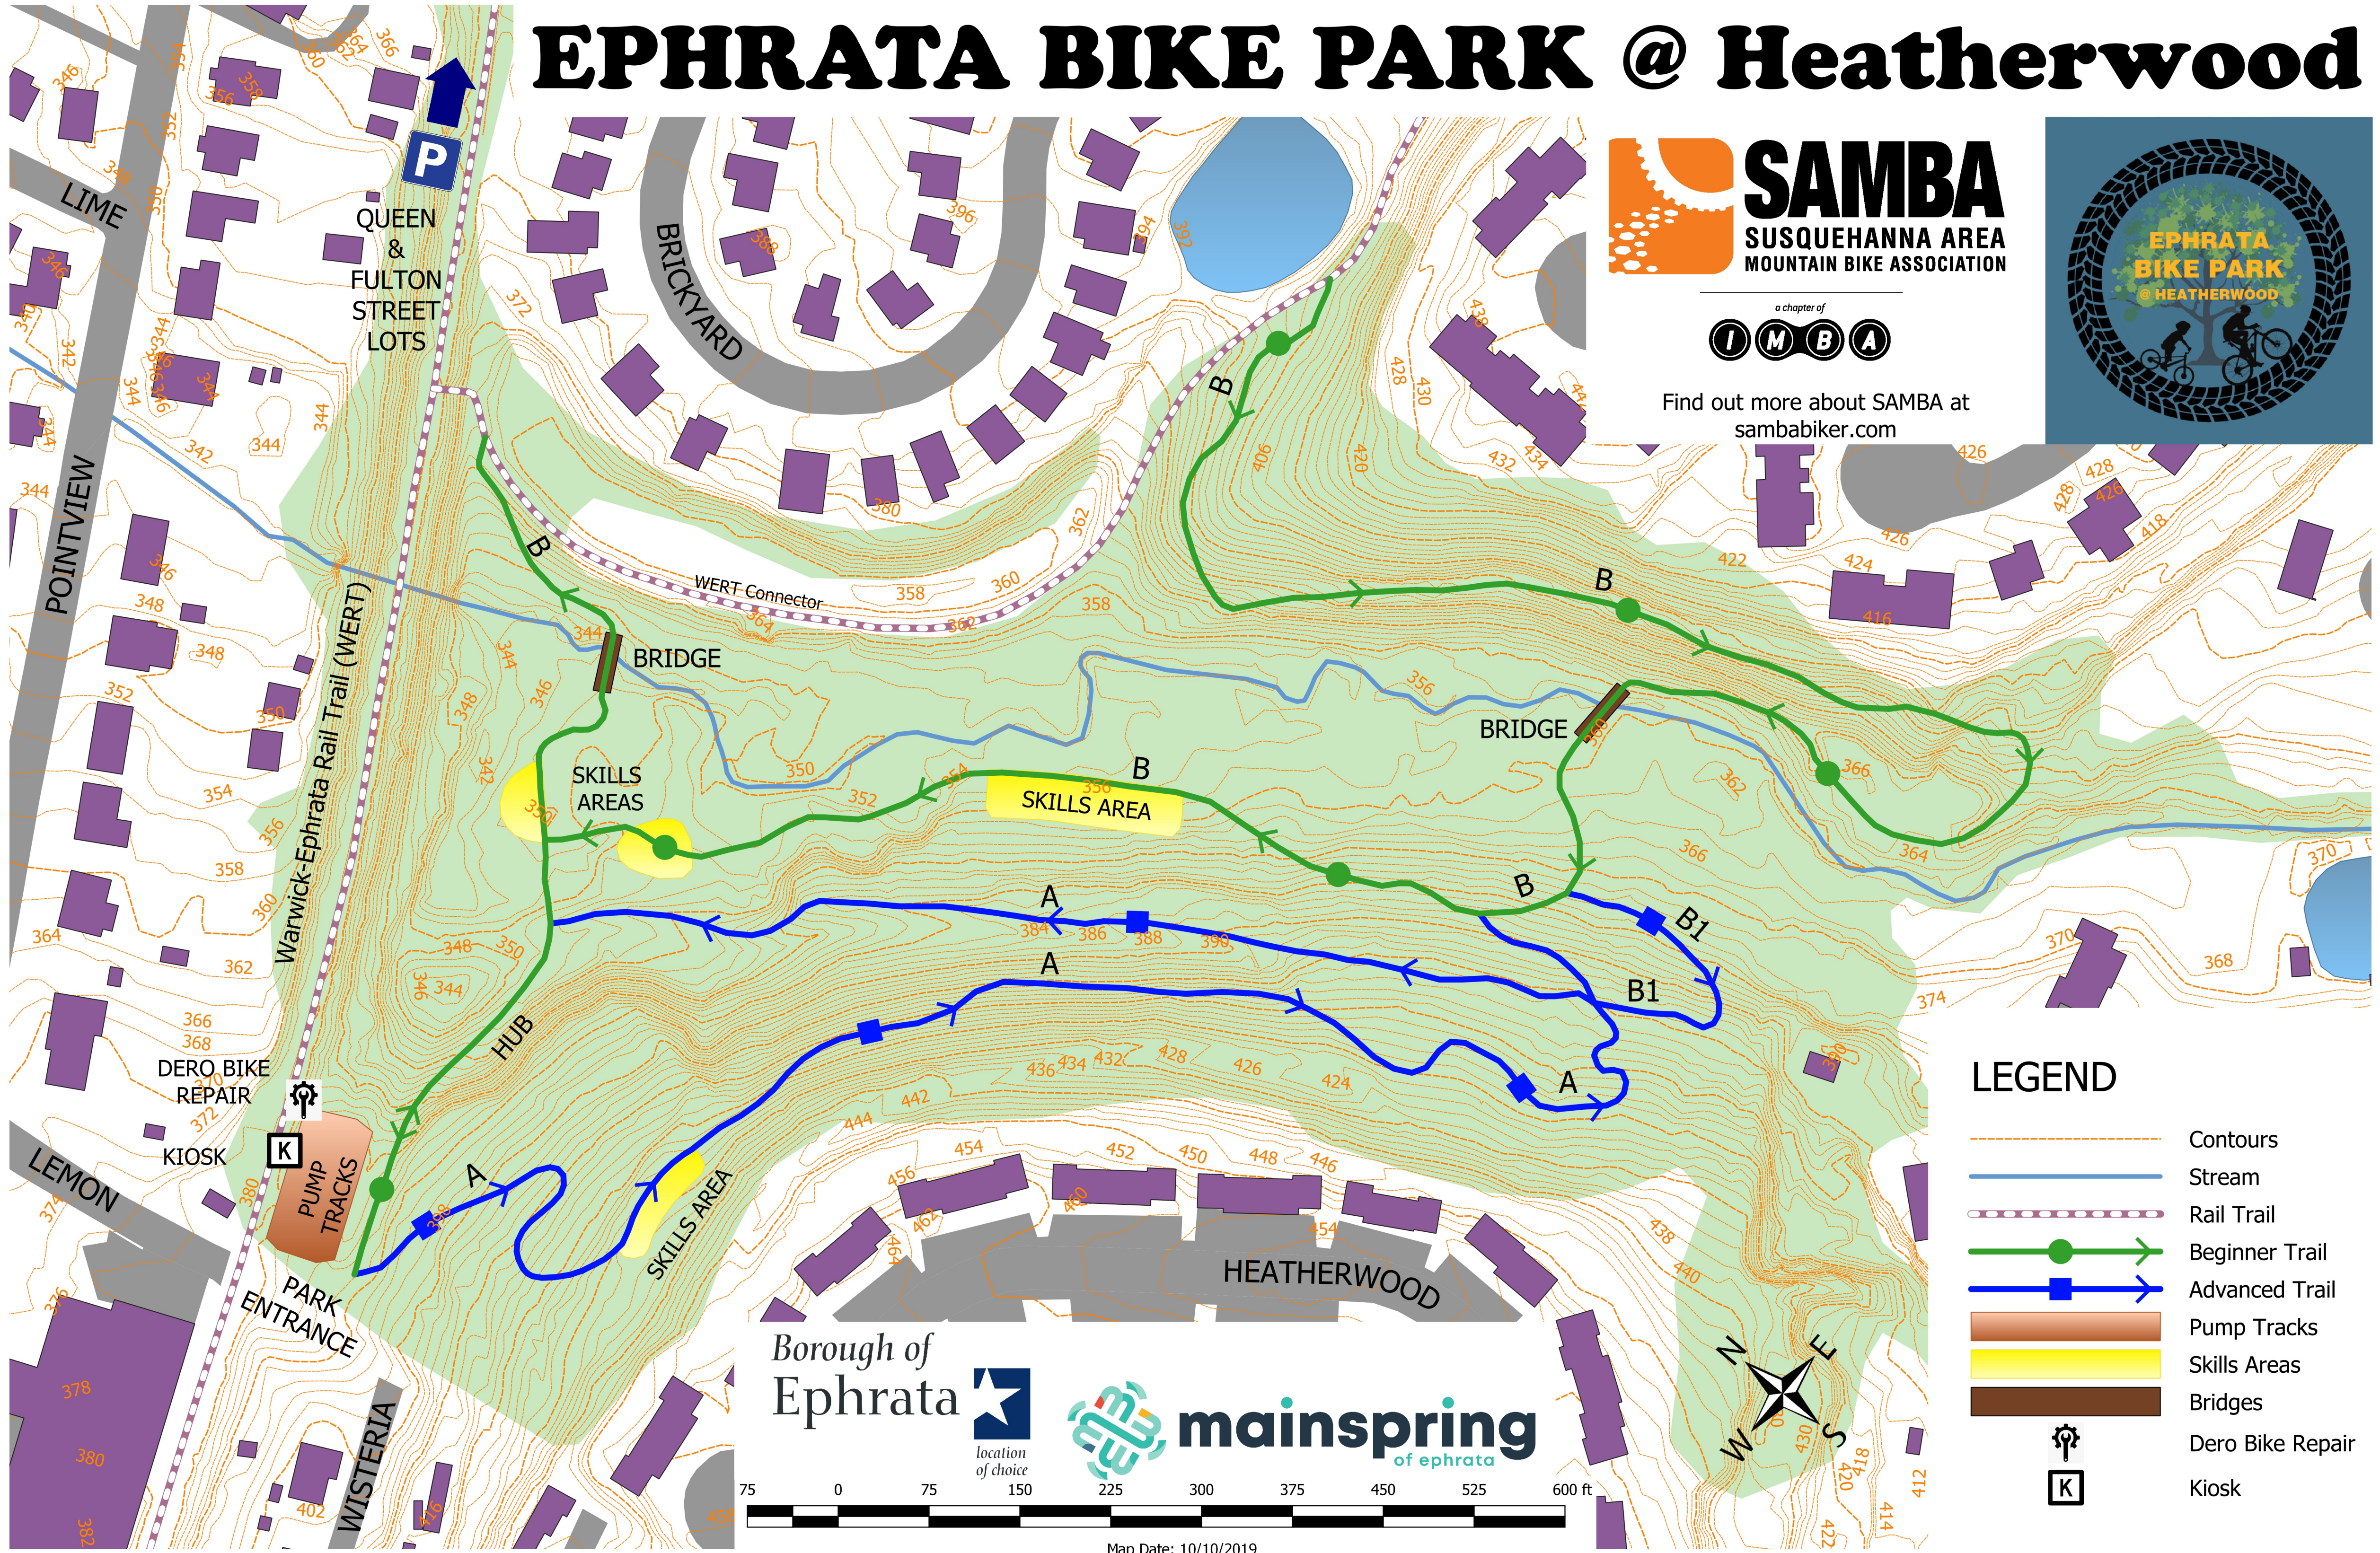

EPHRATA BIKE PARK @ Heatherwood

Find out more about SAMBA at sambabiker.com

LEGEND

- Contours
- Stream
- Rail Trail
- Beginner Trail
- Advanced Trail
- Pump Tracks
- Skills Areas
- Bridges
- Dero Bike Repair
- Kiosk

Map Date: 10/10/2019