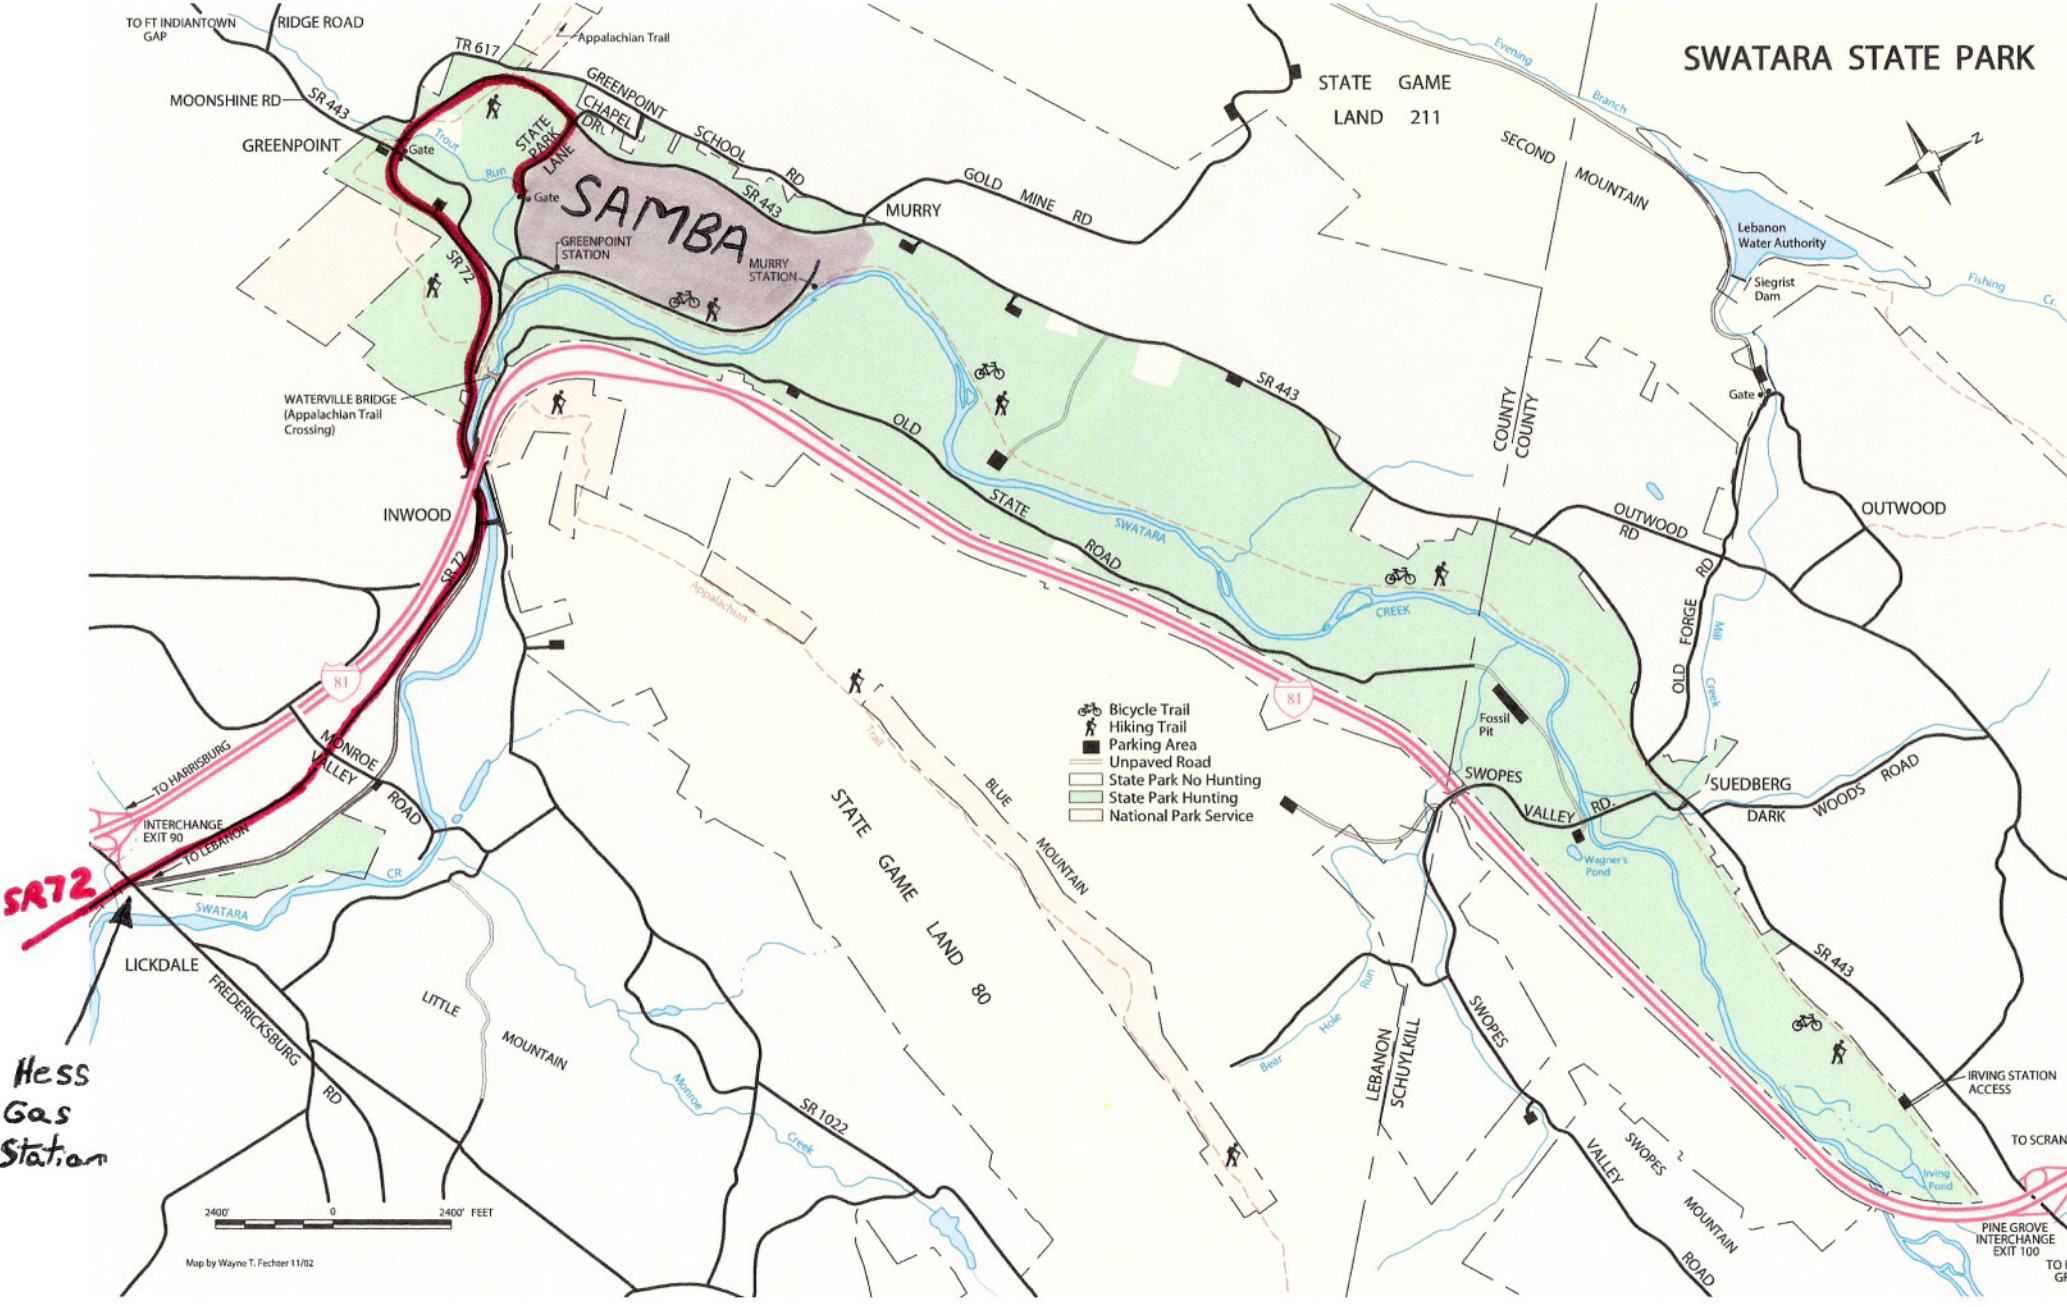

# SWATARA STATE PARK

SR72

Hess Gas Station

Map by Wayne T. Fesher 11/02